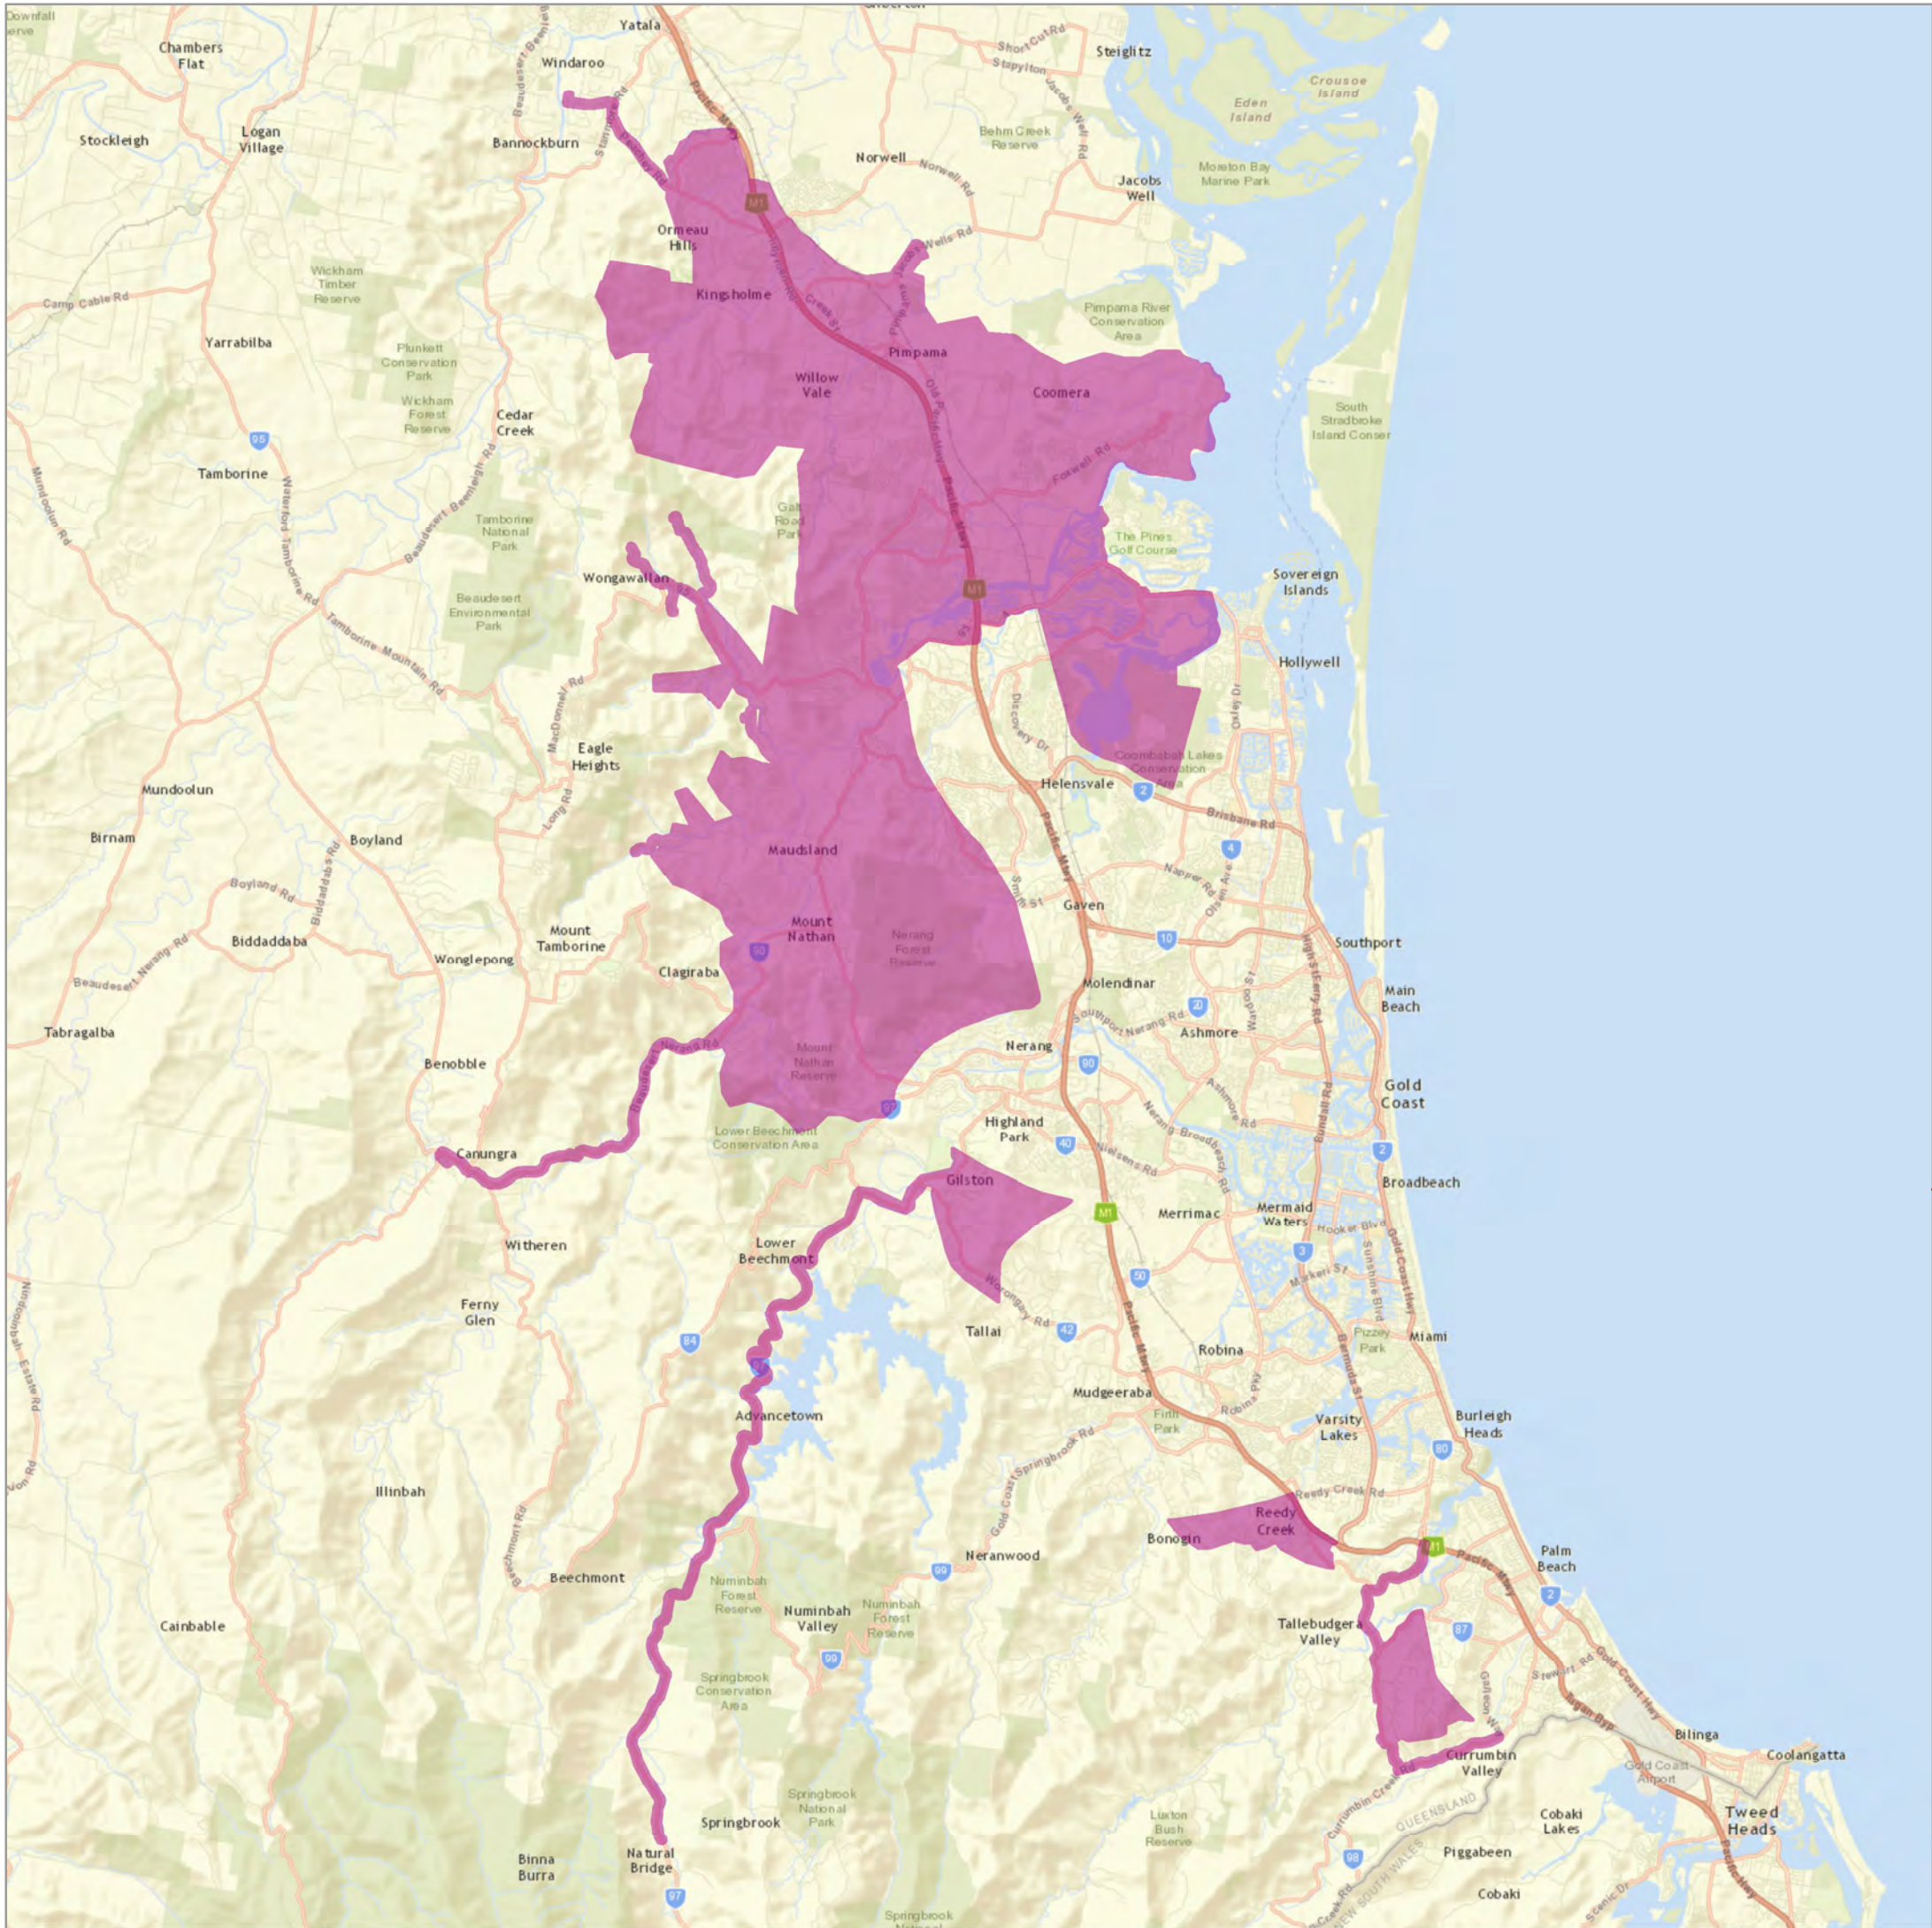

Gold Coast - Coomera Service Contract Area