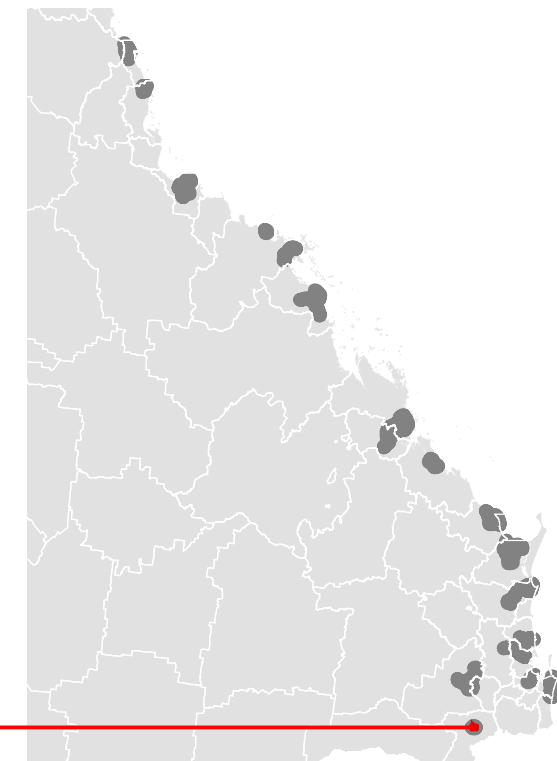

Warwick Service Contract Area

Location in Queensland