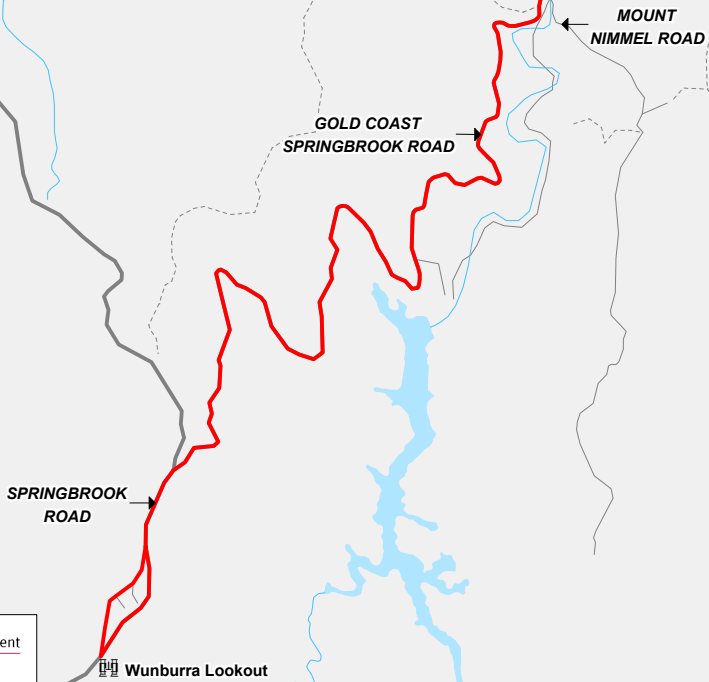

SEG 1

AUSTINVILLE

Queensland Government
Queensland Transport

Map Created 29/08/05
SDRN (C) MapInfo Aust Pty Ltd
All other data (C) Qld Transport